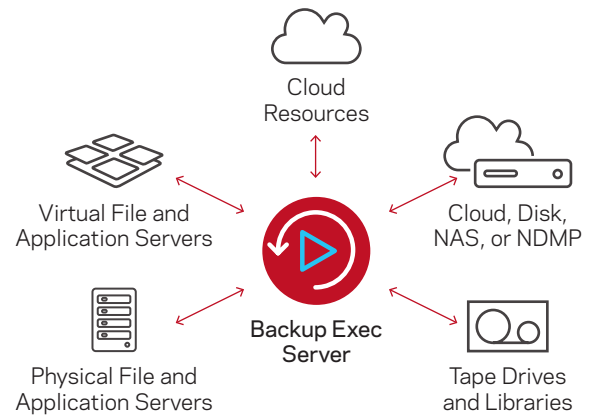

THE SIMPLE WAY TO LICENSE BACKUP EXEC.

Consolidated licenses in Bronze, Silver and Gold Editions.

Edition	Bronze Edition	Silver Edition	Gold Edition
License Meter	FETB or Instance		
Backup Exec Server	✓	✓	✓
Agent for Windows	✓	✓	✓
Agent for VMware & Hyper-V	✓	✓	✓
Deduplication Option	✓	✓	✓
Agent for Applications and Databases		✓	✓
Agent for Linux and Unix		✓	✓
Library Expansion Option (LEO)	1 standalone tape drive	Up to 4 physical or virtual tape drives	Unlimited physical and virtual drive
Agent for Remote Media for Linux Servers			✓
VTL Unlimited Drive Option (VUDO)			✓
Enterprise Server Option			✓
NDMP Option			✓

METERS

- **Instance**—How many machines to protect
- **Front-End TB**—How much data to protect
- **B/S/G**—Determined by needed features (available in Perpetual or Subscription licensing, license methods cannot be mixed)